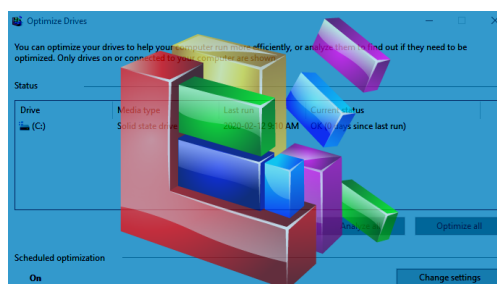

[Learn More](#)

Should You Defrag an SSD?

It's a technique meant to improve the performance of traditional mechanical hard drives, but do you need to defrag an SSD?

[Learn More](#)

At Prophet our desktop monitoring includes automated free maintenance based on your system configuration to optimize performance. Contact your [account representative](#) for more information.